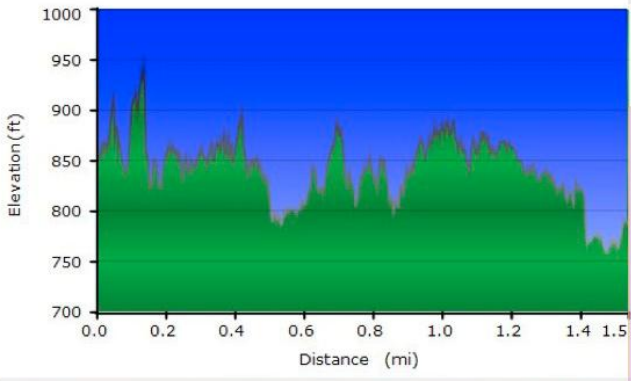

Payment will be at registration table; checks should be made to: Santa Fe Trails Bicycle Shop.

The Buffalo Bill CycloCross Race
 is part of a 3-Day, Fun-Filled
 Leavenworth Event:
 Friday—Cyclo Cross
 Saturday—Century Ride
 (Alternate length rides available)
 Sunday—5K Running Race
 Register on-line at: Enter2Run.com
 Promoted By
 Santa Fe Trails Racing Team
 Santa Fe Trails Bicycle Shop
 419 Delaware Street
 Leavenworth, KS 66048
 913 682-2444 www.SantaFeBikes.com