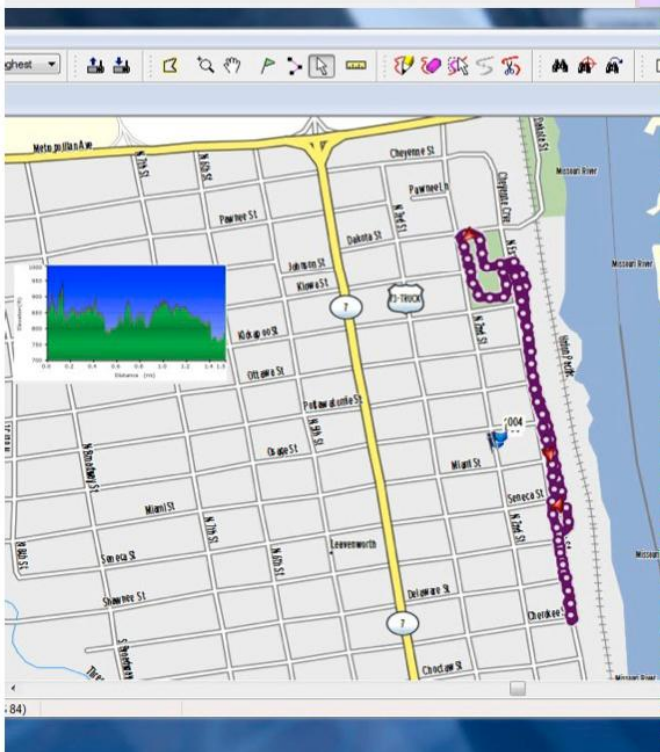

The Buffalo Bill CycloCross Race
is part of a 3-Day, Fun-Filled
Leavenworth Event:
Friday—Cyclo Cross
Saturday—Century Ride
(Alternate length rides available)
Sunday—5K Running Race
Register on-line at: Enter2Run.com
Promoted By
Santa Fe Trails Racing Team
Santa Fe Trails Bicycle Shop
419 Delaware Street
Leavenworth, KS 66048
913 682-2444   www.SantaFeBikes.com

Buffalo Bill Cyclo Cross Race Map