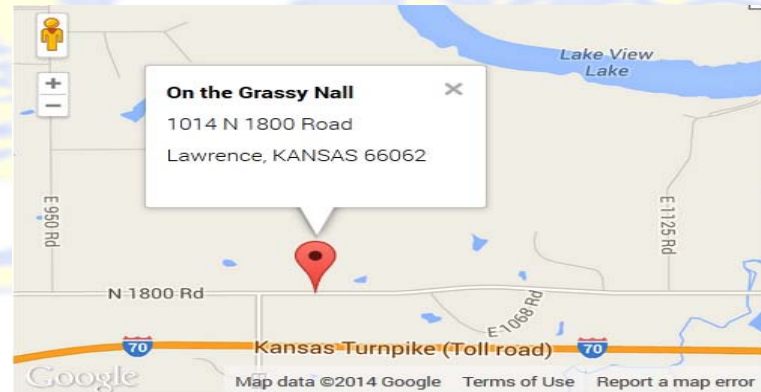

Joules' Cyclocross Practice

Held Under USA Cycling Event Permit #2015-2805

When: Three Thursdays in Sept.
6:00 pm – 8:30 pm

09-10-2015
09-17-2015
09-24-2015

Where: 1014 N. 1800 Road, Lawrence KS.
66062 (same location as Joules' CX course)